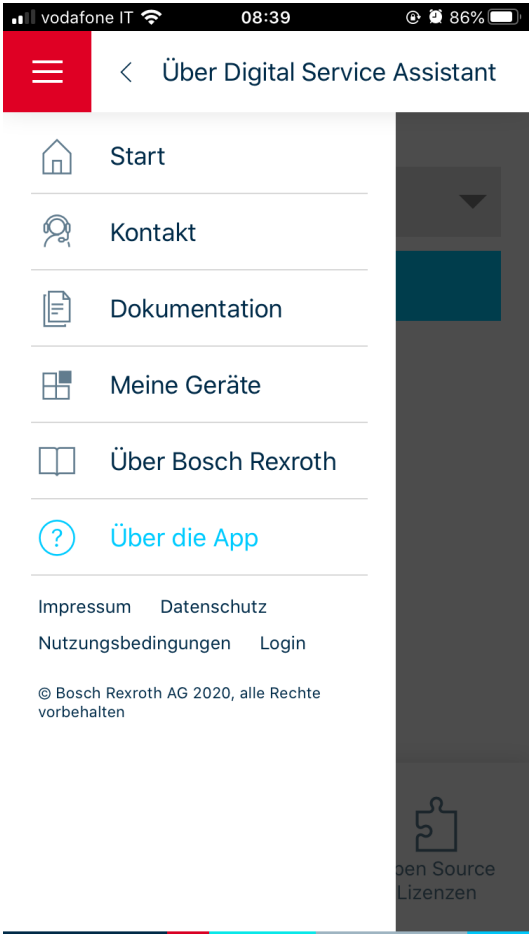

Digital Service Assistant

Cambio lingua

Ora selezionare la seguente opzione